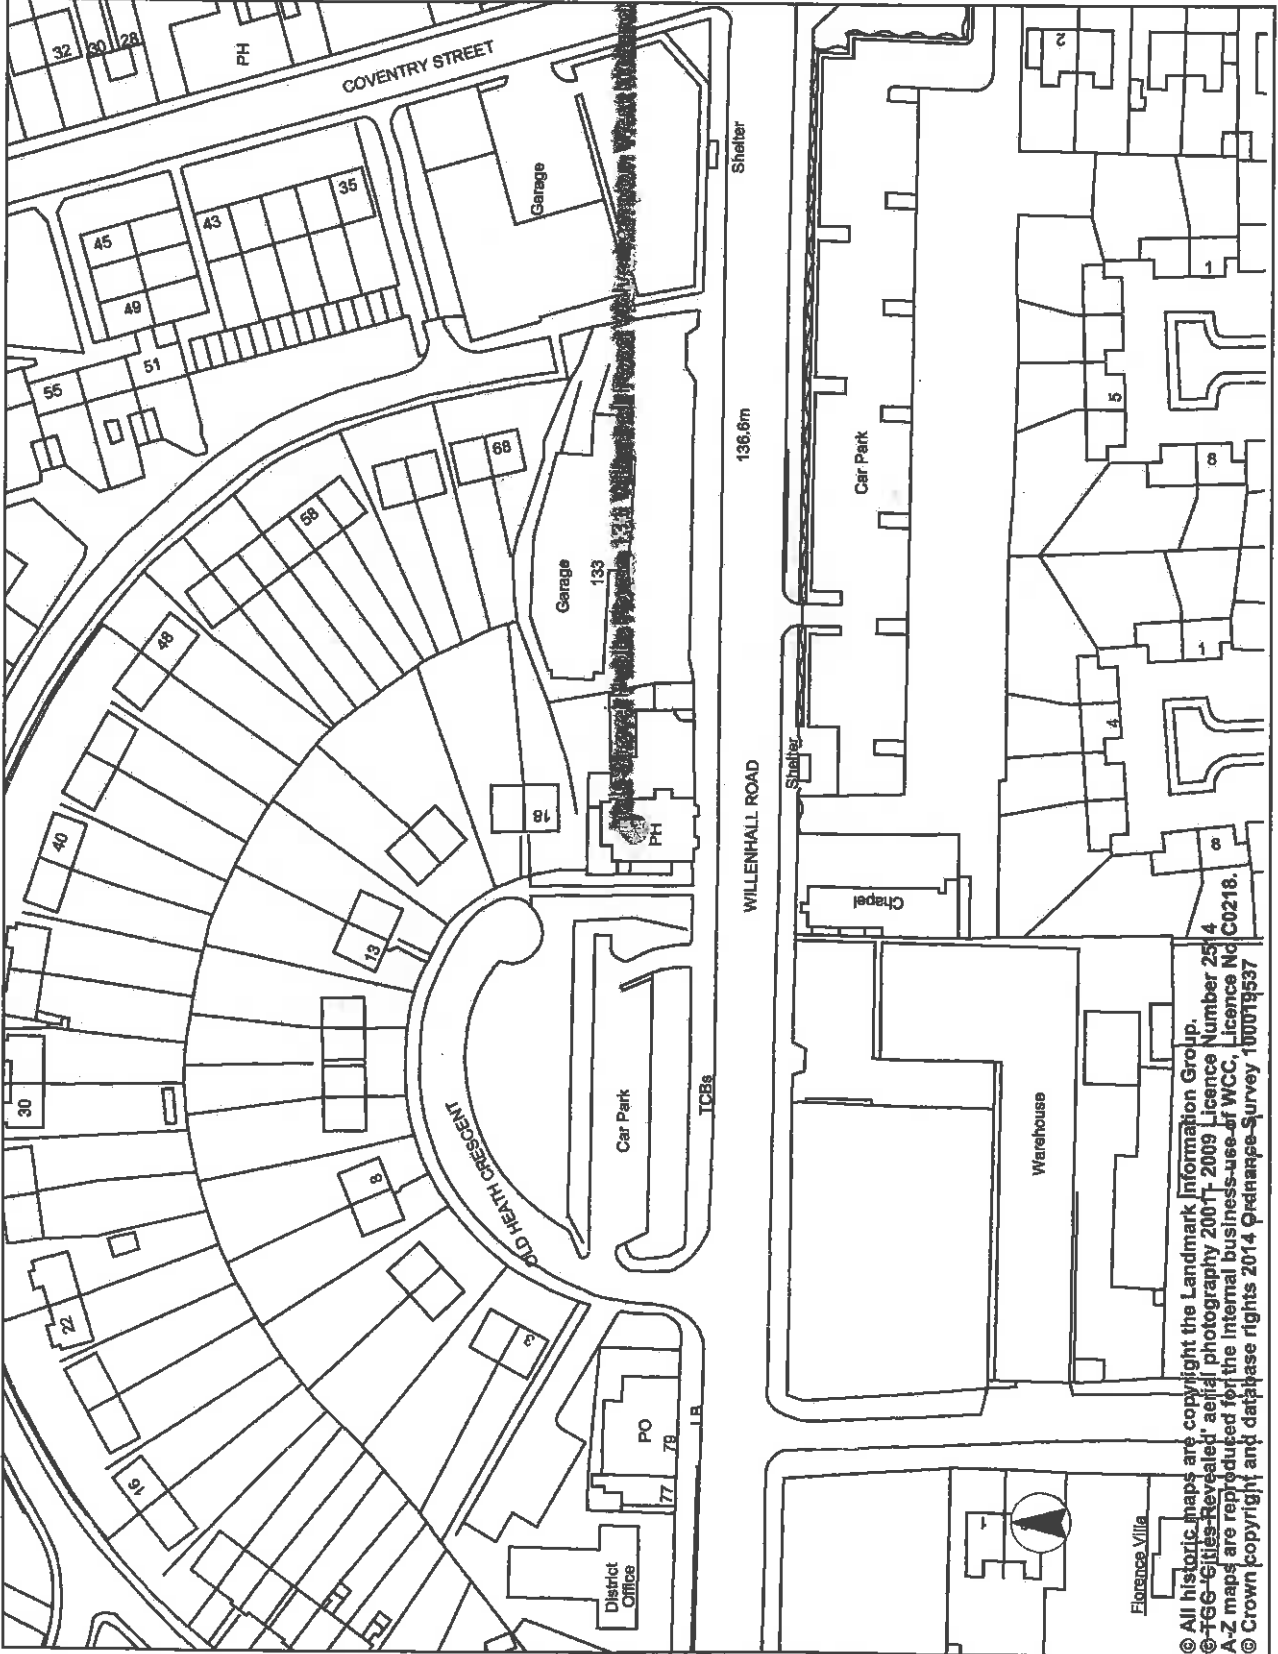

The Malt Shovel
131 Willenhall Road

Wolverhampton City Council
Asset Management
Civic Centre
St Peters Square
Wolverhampton
WV1 1RL

Plan Produced
25.3.2015
Scale 1:1,250

IMAGINE - Powered by

© All historic maps are copyright the Landmark Information Group.
© FGG - Gtills-Revealed aerial photography 2007-2009 Licence Number 254
A-Z maps are reproduced for the internal business-use of WCC. Licence No C0218.
© Crown copyright and database rights 2014 Ordnance Survey 100019537